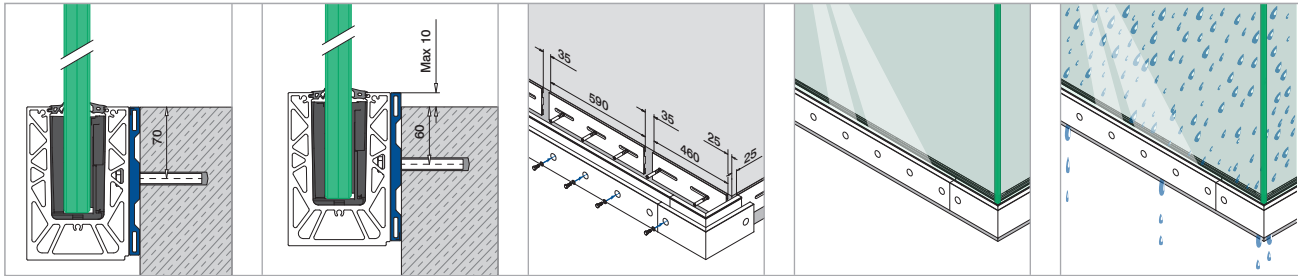

ASSEMBLY GUIDE

168637-18

Railing base

EASY GLASS® STRONG FASCIA - Drainage profile, fascia mount

Q-INFO MOD 8637

©2023 - Q-railing Europe GmbH & Co. KG - All rights reserved
www.q-railing.com

Please refer to the respective certificates for specifications such as mounting details,
glass dimensions and glass type (laminated glass / monolithic glass).
www.q-railing.com/certificates